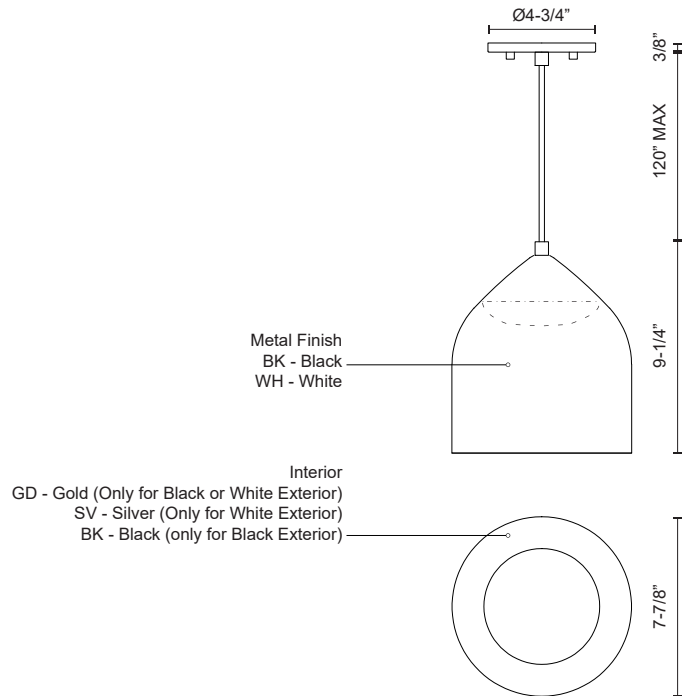

HELENA PD9108 PENDANTS

PROJECT

PD9108-WH/SV
White/Silver

PD9108-WH/GD
White/Gold

PD9108-BK/BK
Black/Black

PD9108-BK/GD
Black/Gold

SPECIFICATION DETAILS

Fixture Dimensions	D7-7/8" x H9-1/4"
Light Source	AC LED Module
Wattage	13W
Total Lumens	1000lm
Delivered Lumens	BK/BK-204lm; BK/GD-328lm; WH/GD-328lm; WH/SV-428lm;
Voltage	120V
Color Temperature	3000K
CRI (Ra)	90CRI
Optional Color Temps	2700K - 5000K Available, Minimum Order Quantities Apply
LED Rated Life	50,000 hours
Dimming	100% - 10%, ELV Dimmer (Not Included)
Diffuser Details	White Acrylic Diffuser
Shade Details	Spun Aluminum Shade
Adjustable	Yes
Wire Length	120" Max
Wire Type	BK - Black Braided Cord; WH - White Braided Cord;
Minimum Hang Height	12"
Sloped Ceiling Adaptable	Yes
Location	Dry
CEC Title 24 JA8	Yes, JA8-2022
Canopy Dimensions	D4-3/4" x H3/8"
Paint Finish	BK01; GD01; SV01; WH01;

* For custom options, consult factory for details.

* For warranty information, please visit www.kuzcolighting.com/warranty

DESCRIPTION

The smooth spun metal shade is available in black, graphite or white for this modern pendant but add your choice of multiple interior lamp shade colors and the possibilities are endless. Suspended by a matching braided fabric cord the Helena exudes effortless elegance. The acorn-shaped lamp shade measures 8 inches in diameter. Hang this pendant solo or in multiples for a more dramatic look.